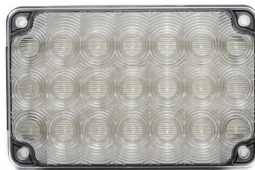

Bus Sales | Service | Parts | Body Shop

Check Out Our Parts Specials for Huge Savings

Weldon Eight Lamp Flasher

\$57.00 EACH
WTE-7000-0000-01

Weldon Eight Lamp Flasher

\$64.00 EACH
WTE-7000-1000-00

Thomas Built Buses Century Badge

Celebrating 100 Years

\$9.42 EACH
TBB 204670

Stop-Tail-Turn Light

Weldon - Red - LED

\$50.00 EACH
TBB 163833

Reverse Light

Weldon - Clear - LED

\$80.00 EACH
TBB 127574

Turn Light

Weldon - Amber - LED

\$50.00 EACH
TBB 127568

Complete Body Fluid Cleanup Kit

\$11.50 EACH
FK-208-057KIT

Complete First Aid

\$18.00 EACH
S-202-130KIT

PARTS & SERVICE HOURS WEEKDAYS: 7:00 AM - 5:00 PM